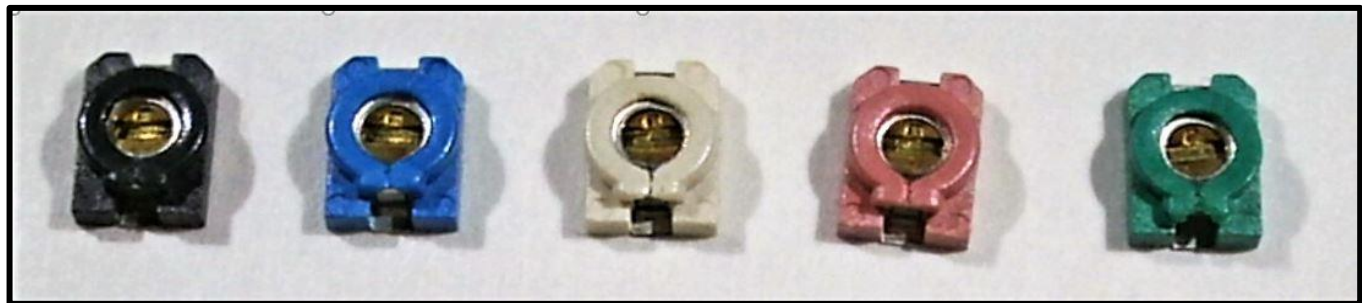

Trimmer Variable Capacitors

Cross Reference Chart

Type	PPI	Knowles		
		Johanson (JMC)	Voltronics	Sprague Goodman
Air Tubular	PPI-60	5xxx	ET	GAA
Sapphire	PPI-66	27xxx	P Series	GU, GW, GN
PTFE	PPI-63		NMNT, NMAM, A-1 Series, A-HV	ER-530
Air Plate	PPI-10			

Type	PPI	Sprague Goodman	Voltronics	Kyocera	Murata
3mm SMT	PPI-xxx36	SGC3, GKY46*	JZxxx*	CTZ2E	TZB
	PPI-xxx46	SGC3, GKY46	JZxxx		
	PPI-xxx46HV		JZxxxHV		
	PPI-xxx56	SGC3, GKY56	JRxxx		

**Same footprint, minor Electrical Differences*